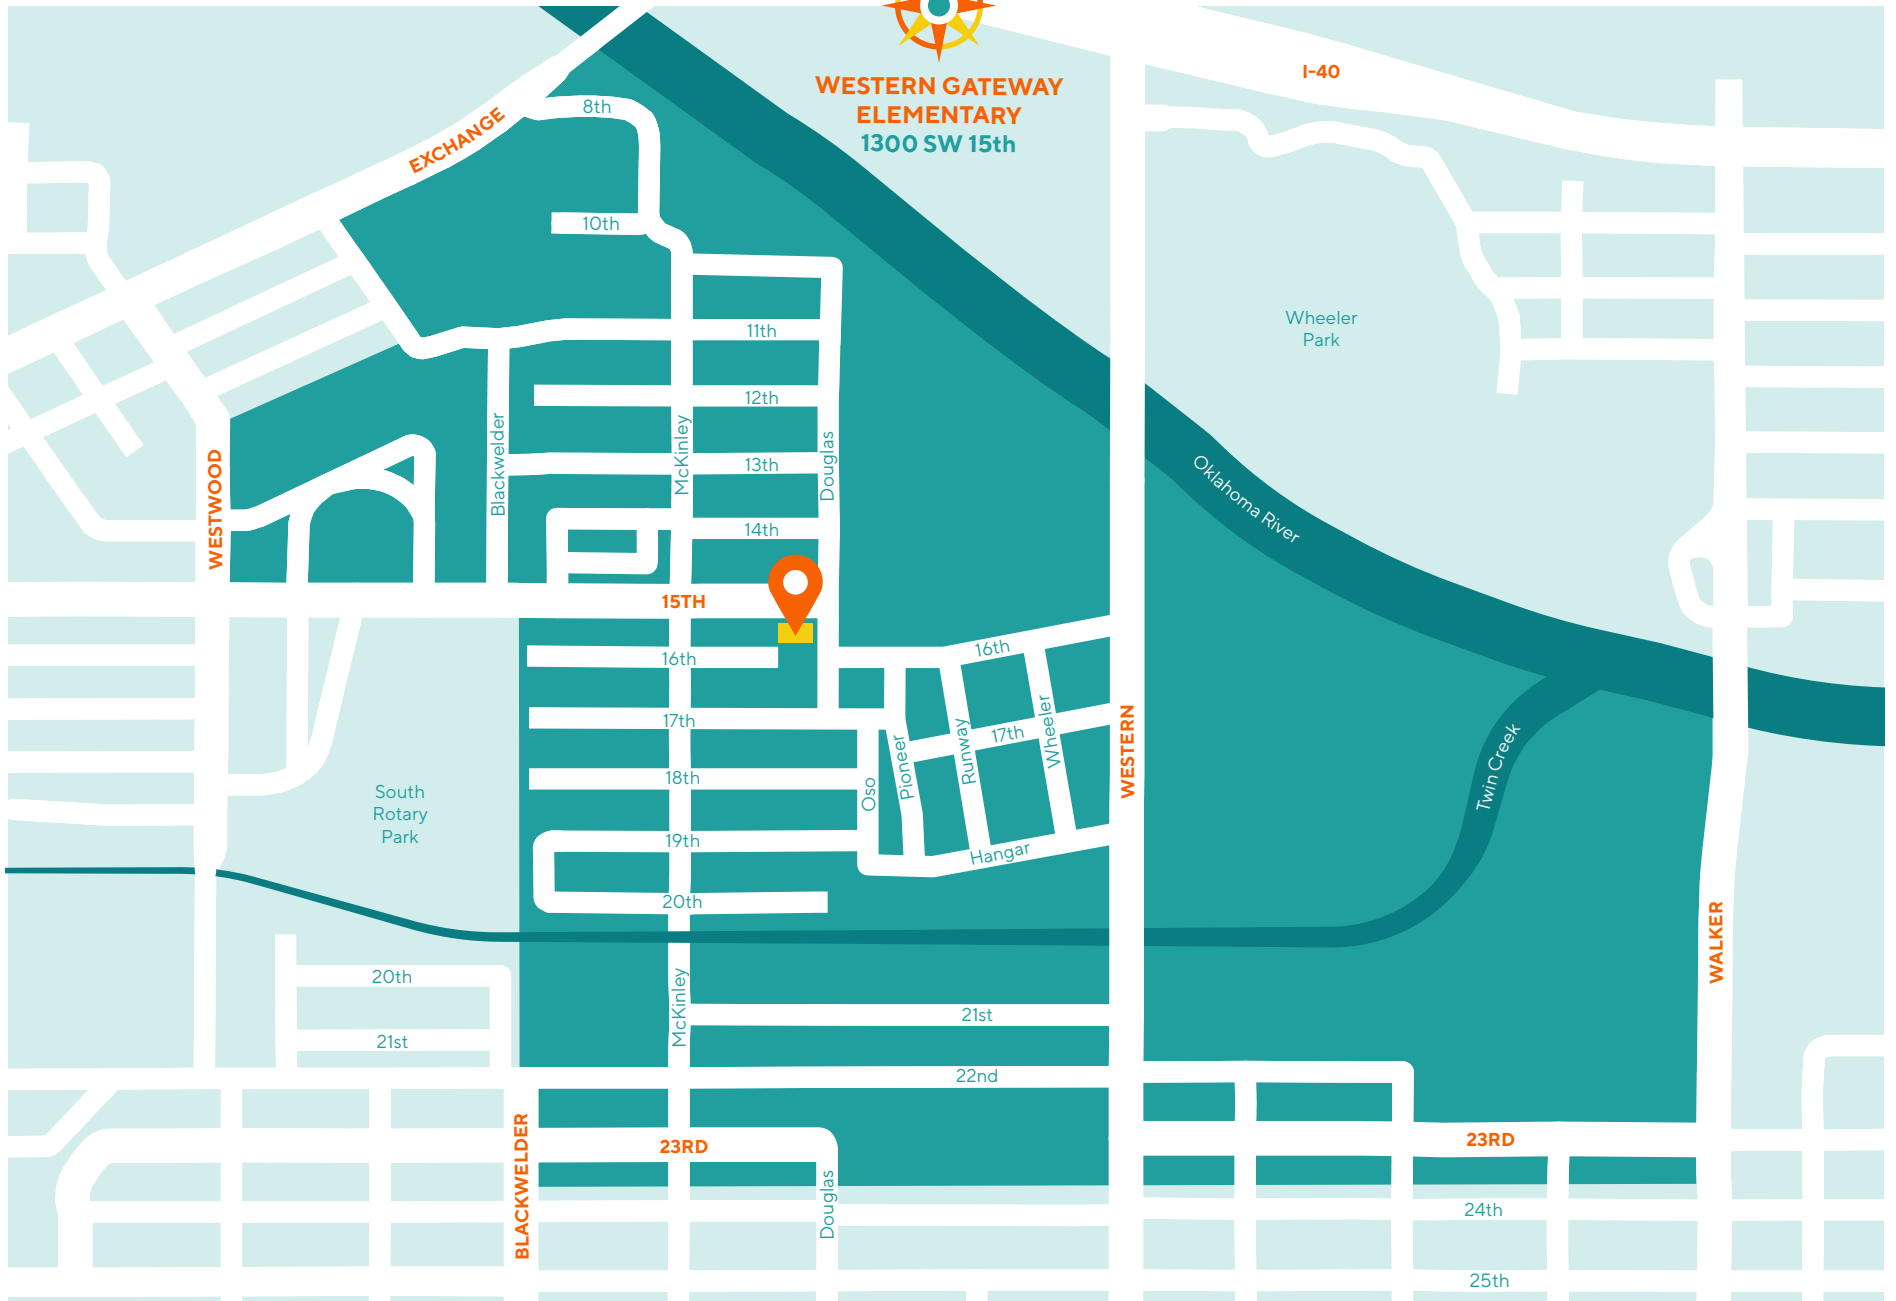

**WESTERN GATEWAY  
ELEMENTARY**  
1300 SW 15th

# NEIGHBORHOOD BOUNDARY

Western Gateway Elementary School